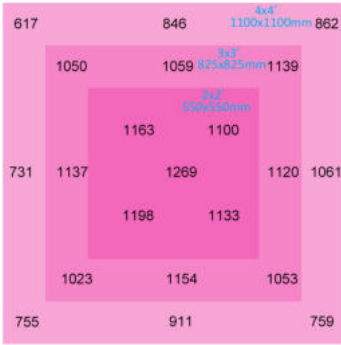

**LED 640W** Code:LLL0640BLL0081

LED Grow Lights

**Product Feature**

- Shorten growth cycles
- Improve color, shape and taste
- Plant growth is not affected by the weather
- Custom light recipe to fit your crop and situation
- Best for all plants all stages growing
- Increase yield & crop quality
- Low maintenance costs
- Easy to mount and connect

**LED 640W** Code:LLL0640BLL0081

LED Grow Lights

6" Height

12" Height

18" Height

24" Height

**DIMENSION**

800W Sodium Lamp  
900mm  
780 μmol/m²/s

**SPECIFICATIONS**

Input Power	640W
Input Voltage	AC90-305V
Input Frequency	50/60Hz
Power Factor	0.98
PPF	1500μmol/s
EFF	2.3μmol/J
Dimming	0-10V
Beam Angle	120°

**SPECIFICATIONS**

IP Rating	IP55
Life	50,000hrs
Waranty	5 yrs
L70 Rating	>78,000hrs
L90 Rating	>50,000hrs
Operating Temp.	-20~40 C
Storage Temp.	-35~85 C
Dimension(L*W*H)	37.8*44.5*4.5 inch 960*1130*114mm