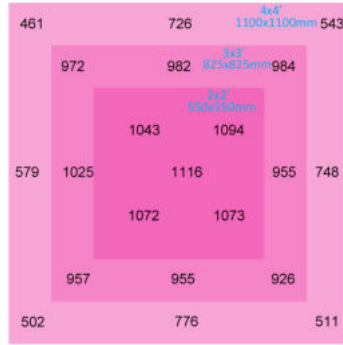

**LED 640W** Code:LLL0640BLL0081

LED Grow Lights

**Product Feature**

- Shorten growth cycles
- Improve color, shape and taste
- Plant growth is not affected by the weather
- Custom light recipe to fit your crop and situation
- Best for all plants all stages growing
- Increase yield & crop quality
- Low maintenance costs
- Easy to mount and connect

**LED 640W** Code:LLL0640BLL0081

LED Grow Lights

6" Height

12" Height

18" Height

24" Height

**DIMENSION**

800W Sodium Lamp  
900mm  
780 μmol/m²/s

**SPECIFICATIONS**

Input Power	640W
Input Voltage	AC90-305V
Input Frequency	50/60Hz
Power Factor	0.98
PPF	1500μmol/s
EFF	2.3μmol/J
Dimming	0-10V
Beam Angle	120°

**SPECIFICATIONS**

IP Rating	IP55
Life	50,000hrs
Waranty	5 yrs
L70 Rating	>78,000hrs
L90 Rating	>50,000hrs
Operating Temp.	-20~40 C
Storage Temp.	-35~85 C
Dimension(L*W*H)	37.8*44.5*4.5 inch 960*1130*114mm