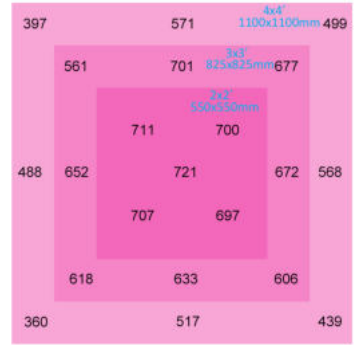

**LED 640W** Code:LLL0640BLL0081

LED Grow Lights

6" Height

12" Height

18" Height

24" Height

**DIMENSION**

800W Sodium Lamp  
900mm  
780 μmol/m²/s

**SPECIFICATIONS**

Input Power	640W
Input Voltage	AC90-305V
Input Frequency	50/60Hz
Power Factor	0.98
PPF	1500μmol/s
EFF	2.3μmol/J
Dimming	0-10V
Beam Angle	120°

**SPECIFICATIONS**

IP Rating	IP55
Life	50,000hrs
Waranty	5 yrs
L70 Rating	>78,000hrs
L90 Rating	>50,000hrs
Operating Temp.	-20~40 C
Storage Temp.	-35~85 C
Dimension(L*W*H)	37.8*44.5*4.5 inch 960*1130*114mm