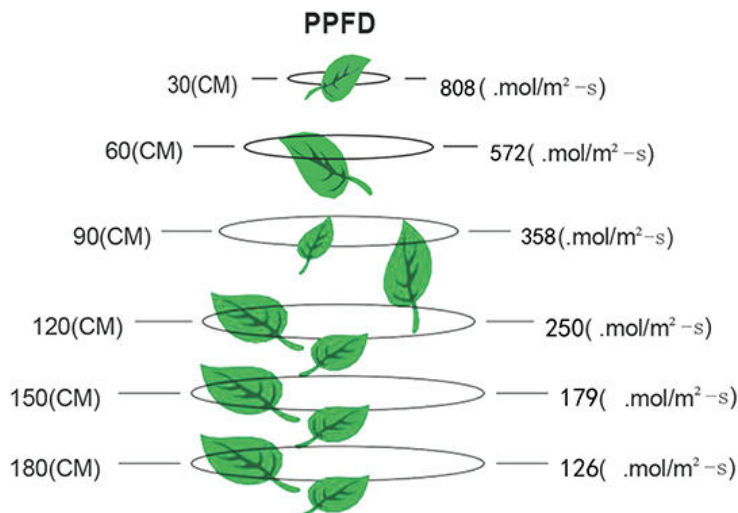

**LED 640W** Code:LLL0640BLL0081

LED Grow Lights

**Product Feature**

- Shorten growth cycles
- Improve color, shape and taste
- Plant growth is not affected by the weather
- Custom light recipe to fit your crop and situation
- Best for all plants all stages growing
- Increase yield & crop quality
- Low maintenance costs
- Easy to mount and connect

- 1.Full-spectrum light output
- 2.High efficiency (2.3 μmol/j)
- 3.High output for high intensity
- 4.Ambient temperatures from -20°C (-4°F) to 40°C (104°F)
- 5.Intelligent control design and 0-100% power dimming function.
- 6.Long life time :L90: >50,000hrs

**LED 640W** Code:LLL0640BLL0081

LED Grow Lights

6" Height

12" Height

18" Height

24" Height

**DIMENSION**

800W Sodium Lamp  
900mm  
780 μmol/m²/s

**SPECIFICATIONS**

Input Power	640W
Input Voltage	AC90-305V
Input Frequency	50/60Hz
Power Factor	0.98
PPF	1500μmol/s
EFF	2.3μmol/J
Dimming	0-10V
Beam Angle	120°

**SPECIFICATIONS**

IP Rating	IP55
Life	50,000hrs
Waranty	5 yrs
L70 Rating	>78,000hrs
L90 Rating	>50,000hrs
Operating Temp.	-20~40 C
Storage Temp.	-35~85 C
Dimension(L*W*H)	37.8*44.5*4.5 inch 960*1130*114mm