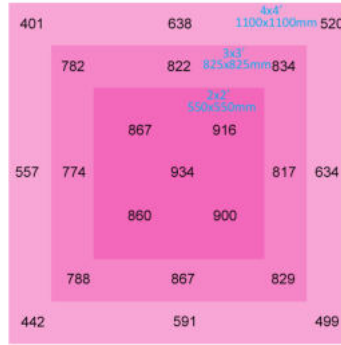

**LED 640W** Code:LLL0640BLL0081

LED Grow Lights

6" Height

12" Height

18" Height

24" Height

**DIMENSION**

800W Sodium Lamp  
900mm  
780 μmol/m²/s

**SPECIFICATIONS**

Input Power	640W
Input Voltage	AC90-305V
Input Frequency	50/60Hz
Power Factor	0.98
PPF	1500μmol/s
EFF	2.3μmol/J
Dimming	0-10V
Beam Angle	120°

**SPECIFICATIONS**

IP Rating	IP55
Life	50,000hrs
Waranty	5 yrs
L70 Rating	>78,000hrs
L90 Rating	>50,000hrs
Operating Temp.	-20~40 C
Storage Temp.	-35~85 C
Dimension(L*W*H)	37.8*44.5*4.5 inch 960*1130*114mm