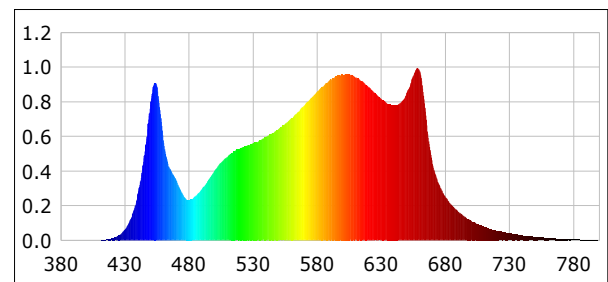

**LED 640W** Code:LLL0640BLL0081

LED Grow Lights

**Product Feature**

- Shorten growth cycles
- Improve color, shape and taste
- Plant growth is not affected by the weather
- Custom light recipe to fit your crop and situation
- Best for all plants all stages growing
- Increase yield & crop quality
- Low maintenance costs
- Easy to mount and connect

- 1.Full-spectrum light output
- 2.High efficiency (2.3 μmol/j)
- 3.High output for high intensity
- 4.Ambient temperatures from -20°C (-4°F) to 40°C (104°F)
- 5.Intelligent control design and 0-100% power dimming function.
- 6.Long life time :L90: >50,000hrs

**LED 640W** Code:LLL0640BLL0081

LED Grow Lights

6" Height

12" Height

18" Height

24" Height

**DIMENSION**

800W Sodium Lamp  
900mm  
780 μmol/m²/s

**SPECIFICATIONS**

Input Power	640W
Input Voltage	AC90-305V
Input Frequency	50/60Hz
Power Factor	0.98
PPF	1500μmol/s
EFF	2.3μmol/J
Dimming	0-10V
Beam Angle	120°

**SPECIFICATIONS**

IP Rating	IP55
Life	50,000hrs
Waranty	5 yrs
L70 Rating	>78,000hrs
L90 Rating	>50,000hrs
Operating Temp.	-20~40 C
Storage Temp.	-35~85 C
Dimension(L*W*H)	37.8*44.5*4.5 inch 960*1130*114mm