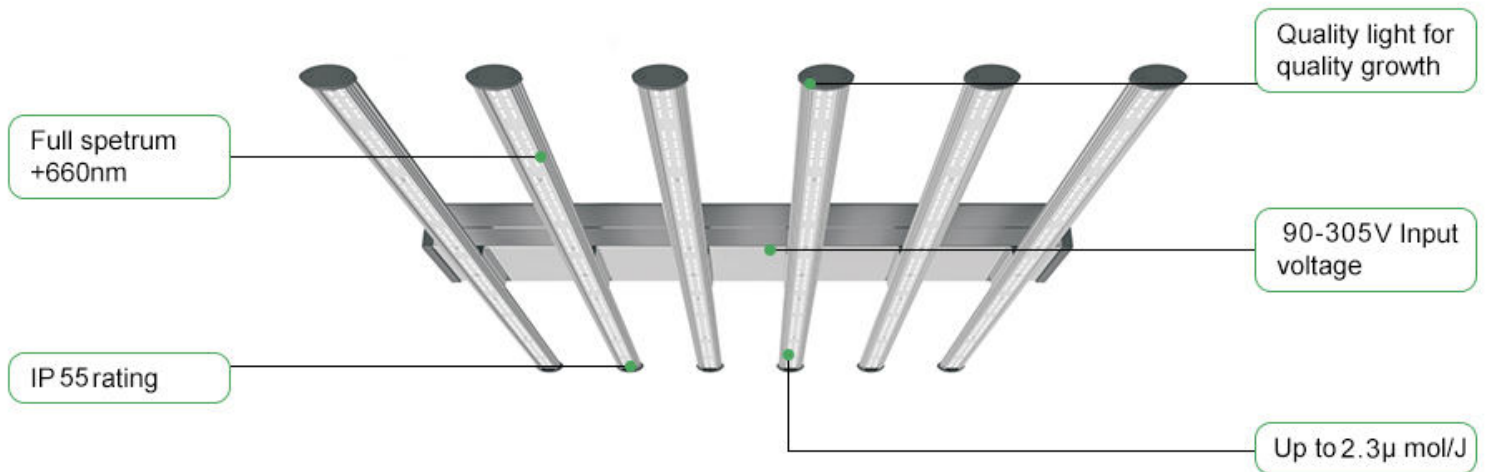

**LED 640W** Code:LLL0640BLL0081

LED Grow Lights

**Product Feature**

- Shorten growth cycles
- Improve color, shape and taste
- Plant growth is not affected by the weather
- Custom light recipe to fit your crop and situation
- Best for all plants all stages growing
- Increase yield & crop quality
- Low maintenance costs
- Easy to mount and connect

- 1.Full-spectrum light output
- 2.High efficiency (2.3 μmol/j)
- 3.High output for high intensity
- 4.Ambient temperatures from -20°C (-4°F) to 40°C (104°F)
- 5.Intelligent control design and 0-100% power dimming function.
- 6.Long life time :L90: >50,000hrs

**LED 640W** Code:LLL0640BLL0081

LED Grow Lights

6" Height

12" Height

18" Height

24" Height

**DIMENSION**

800W Sodium Lamp  
900mm  
780 μmol/m²/s

**SPECIFICATIONS**

Input Power	640W
Input Voltage	AC90-305V
Input Frequency	50/60Hz
Power Factor	0.98
PPF	1500μmol/s
EFF	2.3μmol/J
Dimming	0-10V
Beam Angle	120°

**SPECIFICATIONS**

IP Rating	IP55
Life	50,000hrs
Waranty	5 yrs
L70 Rating	>78,000hrs
L90 Rating	>50,000hrs
Operating Temp.	-20~40 C
Storage Temp.	-35~85 C
Dimension(L*W*H)	37.8*44.5*4.5 inch 960*1130*114mm