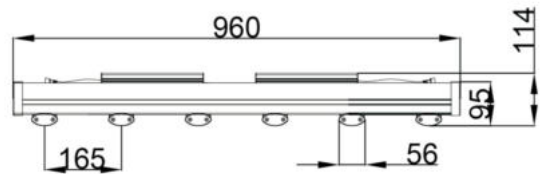

**LED 640W** Code:LLL0640BLL0081

LED Grow Lights

6" Height

12" Height

18" Height

24" Height

**DIMENSION**

800W Sodium Lamp  
900mm  
780 μmol/m²/s

**SPECIFICATIONS**

Input Power	640W
Input Voltage	AC90-305V
Input Frequency	50/60Hz
Power Factor	0.98
PPF	1500μmol/s
EFF	2.3μmol/J
Dimming	0-10V
Beam Angle	120°

**SPECIFICATIONS**

IP Rating	IP55
Life	50,000hrs
Waranty	5 yrs
L70 Rating	>78,000hrs
L90 Rating	>50,000hrs
Operating Temp.	-20~40 C
Storage Temp.	-35~85 C
Dimension(L*W*H)	37.8*44.5*4.5 inch 960*1130*114mm