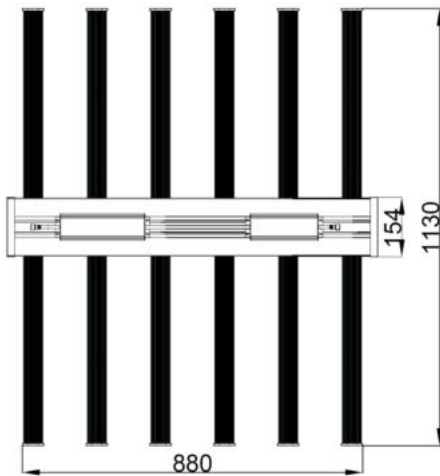

**LED 640W** Code:LLL0640BLL0081

LED Grow Lights

6" Height

12" Height

18" Height

24" Height

**DIMENSION**

800W Sodium Lamp  
900mm  
780 μmol/m²/s

**SPECIFICATIONS**

Input Power	640W
Input Voltage	AC90-305V
Input Frequency	50/60Hz
Power Factor	0.98
PPF	1500μmol/s
EFF	2.3μmol/J
Dimming	0-10V
Beam Angle	120°

**SPECIFICATIONS**

IP Rating	IP55
Life	50,000hrs
Waranty	5 yrs
L70 Rating	>78,000hrs
L90 Rating	>50,000hrs
Operating Temp.	-20~40 C
Storage Temp.	-35~85 C
Dimension(L*W*H)	37.8*44.5*4.5 inch 960*1130*114mm